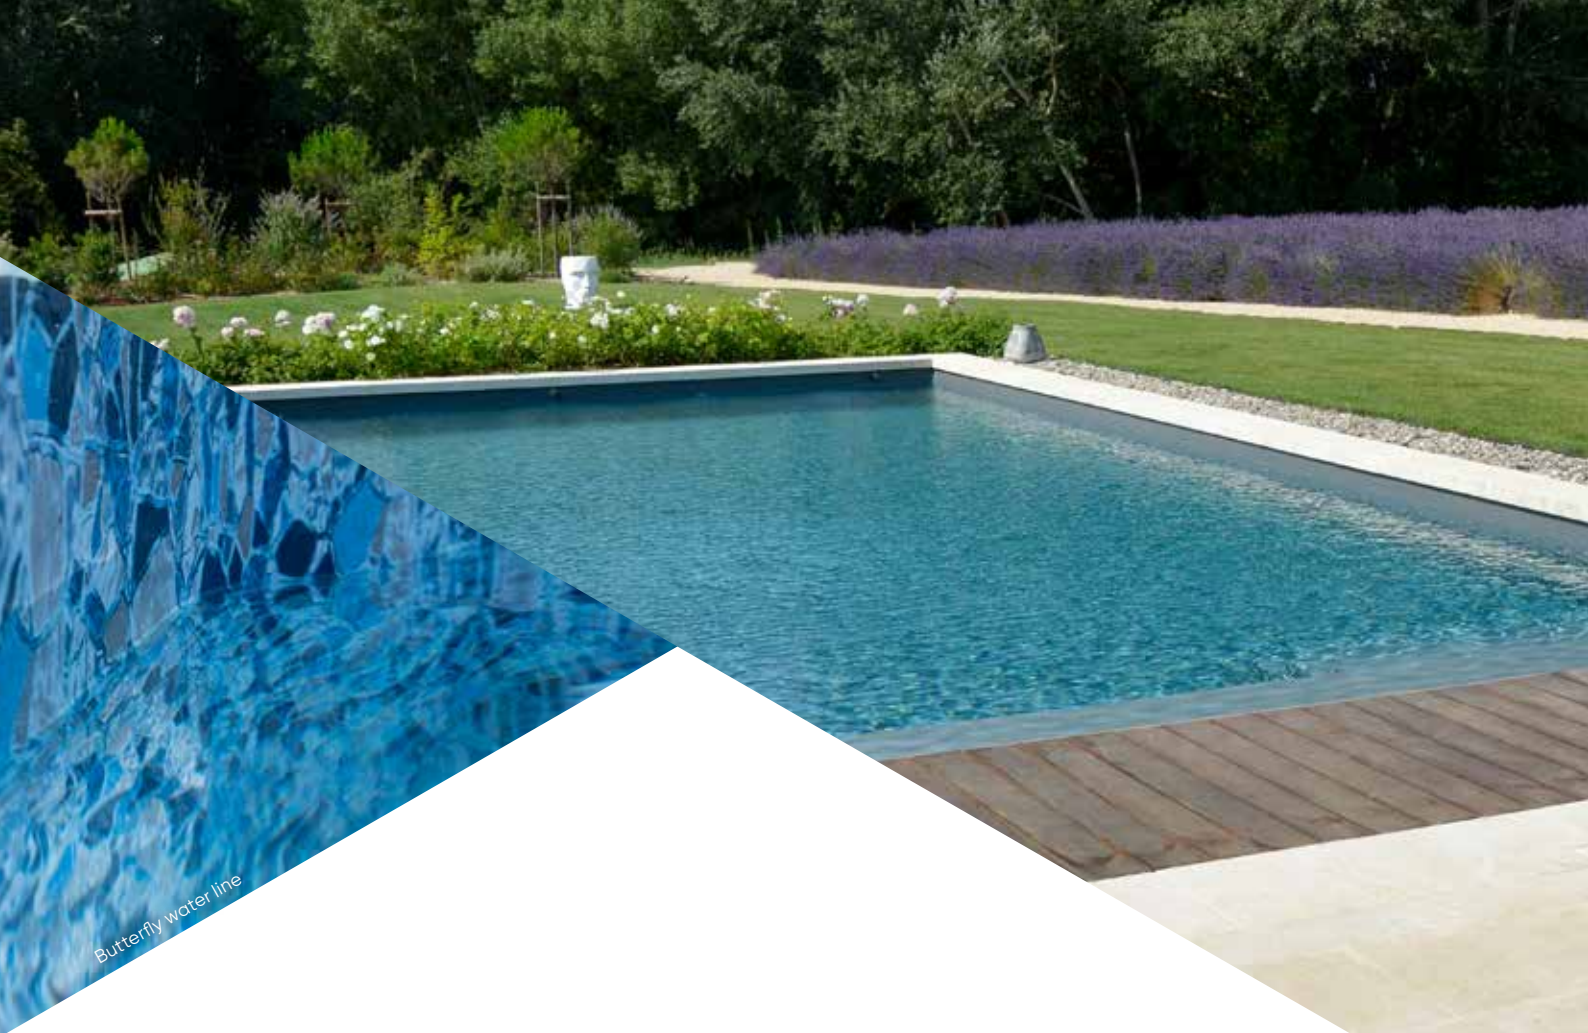

Butterfly water line

EXPERTISE AT YOUR SERVICE

- Over **40 years of expertise** in the manufacture of top-quality liners.
- **Rigorous quality controls** at every stage of production in our French workshops.
- The mastery to offer you a liner whatever the shape of your pool, and always to **the perfect measurements**.
- DEL is the liner manufacturer that maximises **customisation**: the combinations of colours and patterns are endless.
- **Expert support**, with recommendations tailored to your installation thanks to coordination between DEL and your pool expert.

VISIT WWW.DEL-PISCINE.FR/EN