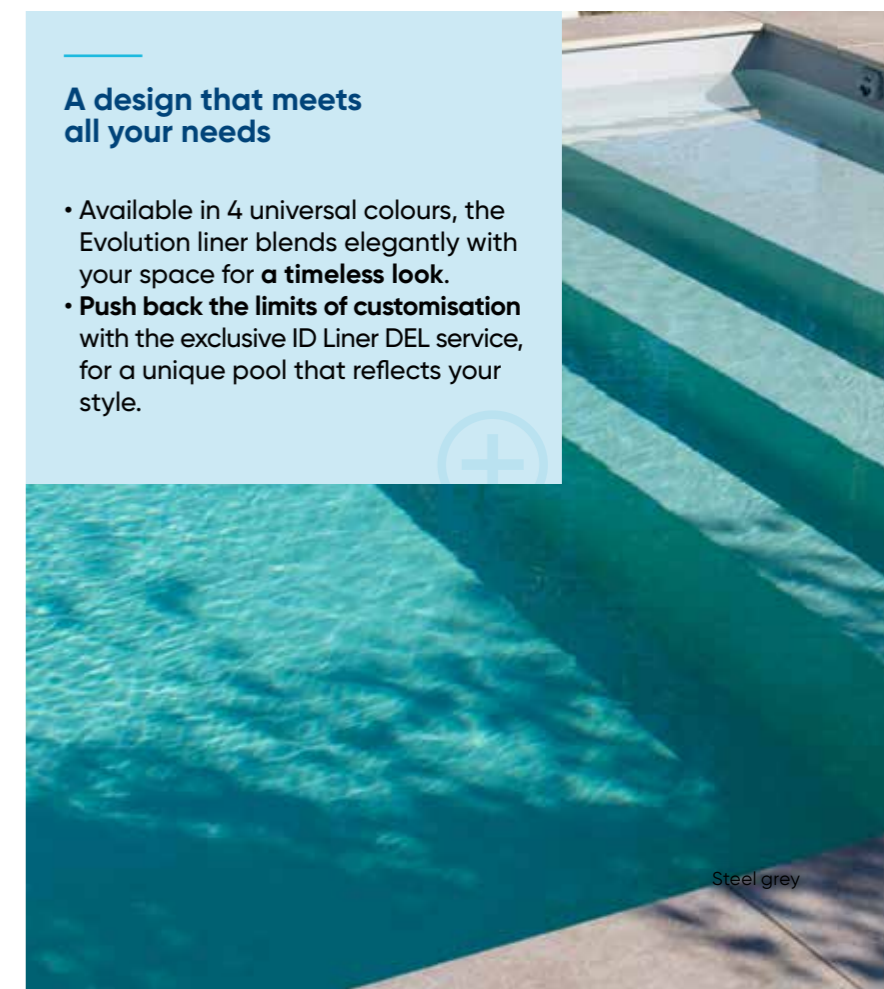

### A design that meets all your needs

- Available in 4 universal colours, the Evolution liner blends elegantly with your space for a **timeless look**.
- **Push back the limits of customisation** with the exclusive ID Liner DEL service, for a unique pool that reflects your style.