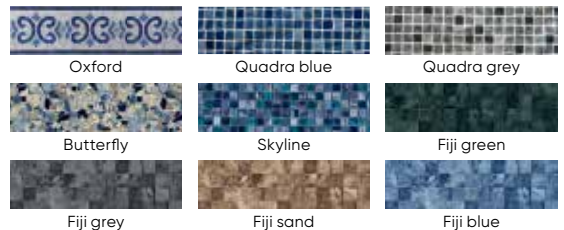

AND IF YOU ADDED A TILE-BAND TO CUSTOMIZE YOUR WATER LINE?

Height 24 cm - 9 designs to choose from

AFNOR standard NF T 54-802 reminds us that it is impossible to guarantee pattern matching on printed liners or tile-bands with a regular, repetitive pattern.

HIGH-SPEED LINER

For optimum renovation, our exclusive DEL Speedy Liner service ensures that **your liner will be manufactured within a few days**, minimizing the time your pool is out of water.

FOR MORE INFORMATION, ASK YOUR POOL EXPERT

a brand by CF group