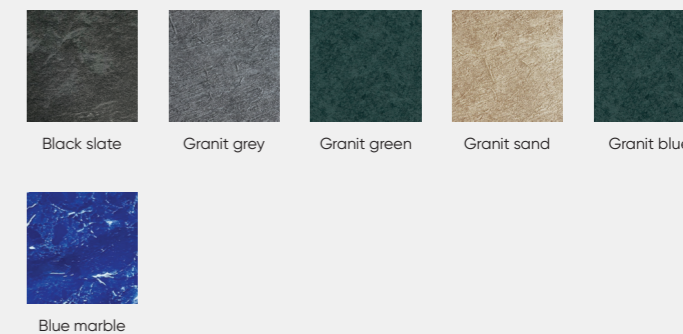

PRINTED - MINERALS 75/100th