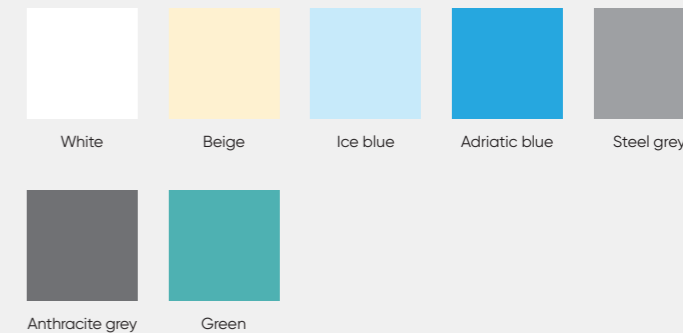

PLAIN 75/100th