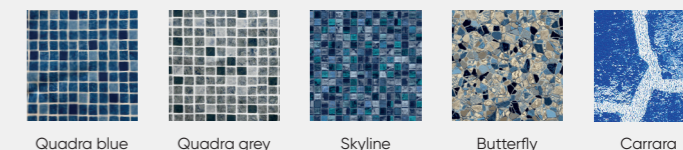

Steel grey

A bold style, for a pool that reflects your personality

With its wide choice of colours and patterns, the Superior liner adapts to all your desires:

- 7 plain colours for timeless elegance.
- 11 printed colours for a refined, mineral or mosaic effect.
- Customisation options, with our 9 waterline colours and exclusive ID Liner service.

PLAIN 75/100th

PRINTED - MINERALS 75/100th

PRINTED - MOSAICS 75/100th

SEE THE WATER EFFECTS ON OUR WEBSITE WWW.DEL-PISCINE.FR/EN

Safety and peace of mind

- For enhanced safety, the 101/100th DEL Rio* **anti-slip finish** is ideal for stairs and any shallow areas. In compliance with NF EN 16 582-1 standard (class C) guaranteeing high grip.