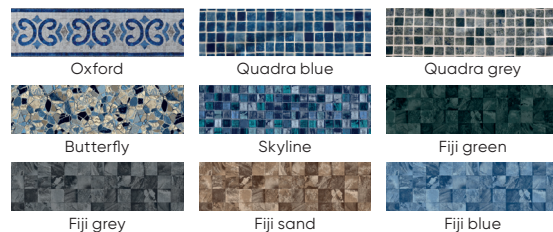

AND IF YOU ADDED A TILE-BAND TO CUSTOMIZE YOUR WATER LINE?

Height 24 cm - 9 designs to choose from

AFNOR standard NF T 54-802 reminds us that it is impossible to guarantee pattern matching on printed liners or tile-bands with a regular, repetitive pattern.

HIGH-SPEED LINER

For optimum renovation, our exclusive DEL Speedy Liner service ensures that **your liner will be manufactured within a few days**, minimizing the time your pool is out of water.

FOR MORE INFORMATION, ASK YOUR POOL EXPERT

EXPERTISE AT YOUR SERVICE

- Over **40 years of expertise** in the manufacture of top-quality liners.
- **Rigorous quality controls** at every stage of production in our French workshops.
- The mastery to offer you a liner whatever the shape of your pool, and always to **the perfect measurements**.
- DEL is the liner manufacturer that maximises **customisation**: the combinations of colours and patterns are endless.
- **Expert support**, with recommendations tailored to your installation thanks to coordination between DEL and your pool expert.

VISIT WWW.DEL-PISCINE.FR/EN

a brand by CF group