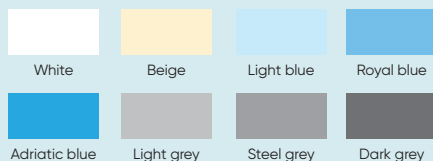

Your are unique, and so is your pool!