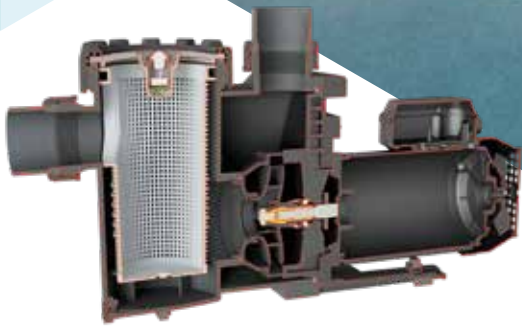

FILTRATION PUMP

VITALIA PREMIUM

From Experience is born Excellence

VITALIA 
PREMIUM

Lid lit with LED

FILTRATION PUMP VITALIA PREMIUM

+ PERFORMANCE

- 45 years of experience helps provide optimal specs and energy-saving efficiency
- Good flow thanks to Ø 63 mm inlet and outlet

+ STURDY

- All pumps are water and electric tested
- German quality

+ QUIET

- With the latest innovations for quiet operation

▶ ALSO

Compatible with salt
up to 5 g
Double drain plugs
easier to winterise
Useable with LivePool
the mobile app for a connected pool

NOTE

- ▶ Single- or three-phase for flows from 7 to 29 m³/h
- ▶ Filter basket: 3 L
- ▶ Also available in variable-flow

FOR MORE INFO PLEASE ASK YOUR POOL EXPERT